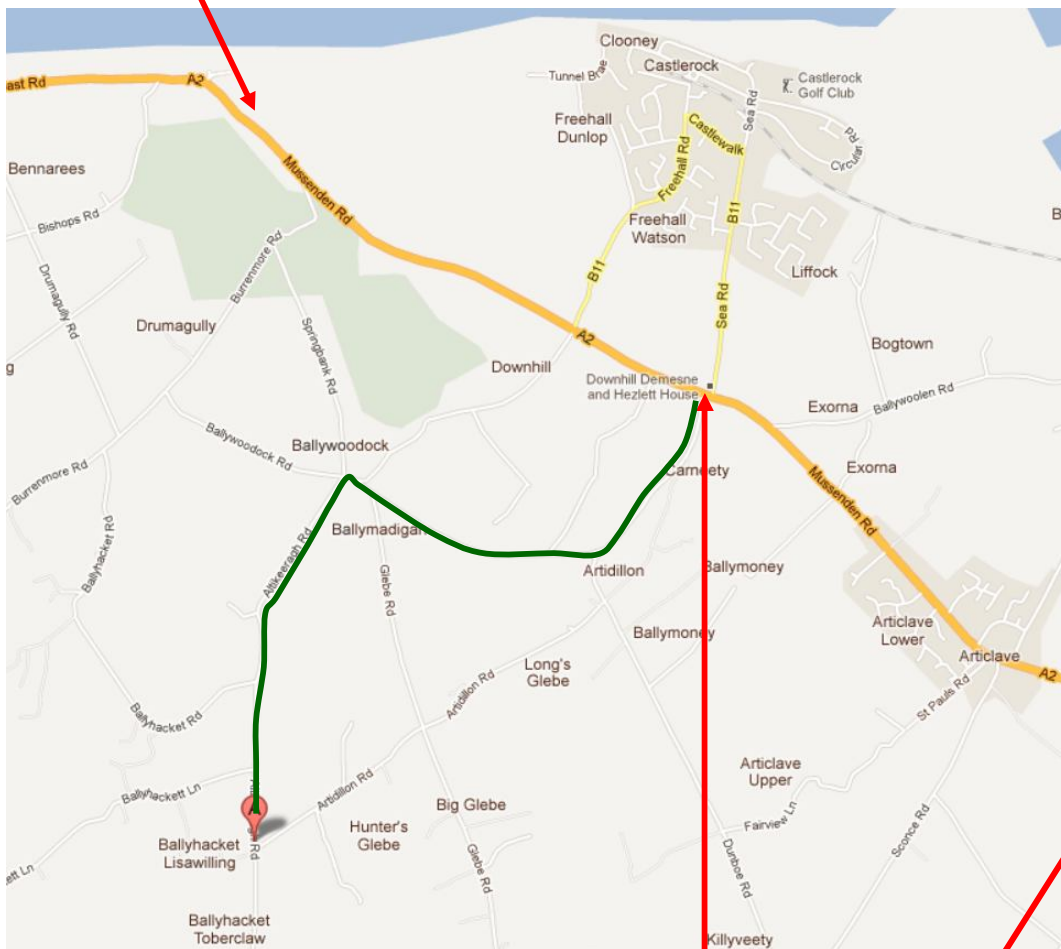

HOW TO FIND US!

ADDRESS

Hill Farm Riding Centre
47 Altikeeragh Road, Castlerock,
Co Londonderry, BT51 4SR.

Tel: 028 7084 8629

admin@hillfarmridingcentre.co.uk

www.hillfarmridingcentre.co.uk

Hill Farm Riding Centre

1) Follow the A2 to Castlerock (From either Downhill or Articlave Village/Coleraine direction)

2) Follow the A2 until you reach the turn off down to Castlerock.

3) Follow the Signs to Hill Farm Riding Centre up the Dunboe Road (Opposite the road down to Castlerock and opposite Hezlett Cottage)

4) At the junction leave the Dunboe Road (Veer Right) and follow the sign to Hill Farm Riding Centre along the Ballywoodock Road.

5) At the junction leave the Ballywoodock Road (Veer Left) and follow the sign to Hill Farm Riding Centre along the Altikeeragh Road

6) Continue along the Altikeeragh Road. You will pass the road leading to Ballyhackett Viewing point on the right.

7) Continue for a short distance along the Altikeeragh Road when you will see our premises on right. You will see our sign at the end of our lane leading to our yard, stables and paddock areas.