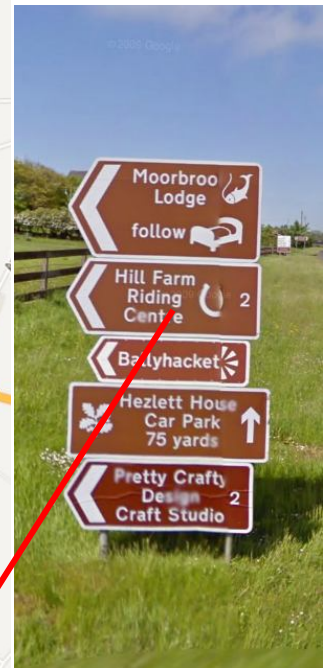

HOW TO FIND US!

ADDRESS

Hill Farm Riding Centre
47 Altikeeragh Road, Castlerock,
Co Londonderry, BT51 4SR.

Tel: 028 7084 8629

admin@hillfarmridingcentre.co.uk

www.hillfarmridingcentre.co.uk

Hill Farm Riding Centre

1) Follow the A2 to Castlerock (From either Downhill or Articlave Village/Coleraine direction)

2) Follow the A2 until you reach the turn off down to Castlerock.

3) Follow the Signs to Hill Farm Riding Centre up the Dunboe Road (Opposite the road down to Castlerock and opposite Hezlett Cottage)

4) At the junction leave the Dunboe Road (Veer Right) and follow the sign to Hill Farm Riding Centre along the Ballywoodock Road.

5) At the junction leave the Ballywoodock Road (Veer Left) and follow the sign to Hill Farm Riding Centre along the Altikeeragh Road

6) Continue along the Altikeeragh Road. You will pass the road leading to Ballyhackett Viewing point on the right.

7) Continue for a short distance along the Altikeeragh Road when you will see our premises on right. You will see our sign at the end of our lane leading to our yard, stables and paddock areas.