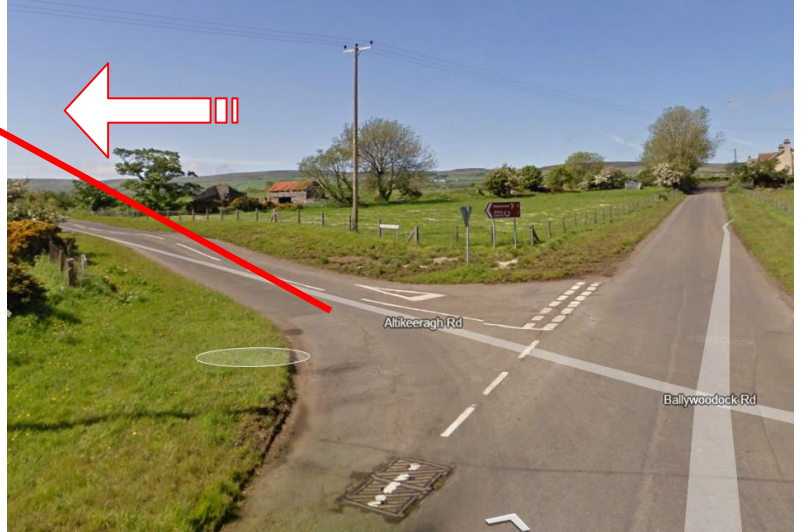

1) Follow the A2 to Castlerock (From either Downhill or Articlave Village/Coleraine direction)

2) Follow the A2 until you reach the turn off down to Castlerock.

3) Follow the Signs to Hill Farm Riding Centre up the Dunboe Road (Opposite the road down to Castlerock and opposite Hezlett Cottage)

4) At the junction leave the Dunboe Road (Veer Right) and follow the sign to Hill Farm Riding Centre along the Ballywoodock Road.

5) At the junction leave the Ballywoodock Road (Veer Left) and follow the sign to Hill Farm Riding Centre along the Altikeeragh Road

6) Continue along the Altikeeragh Road. You will pass the road leading to Ballyhackett Viewing point on the right.

7) Continue for a short distance along the Altikeeragh Road when you will see our premises on right. You will see our sign at the end of our lane leading to our yard, stables and paddock areas.