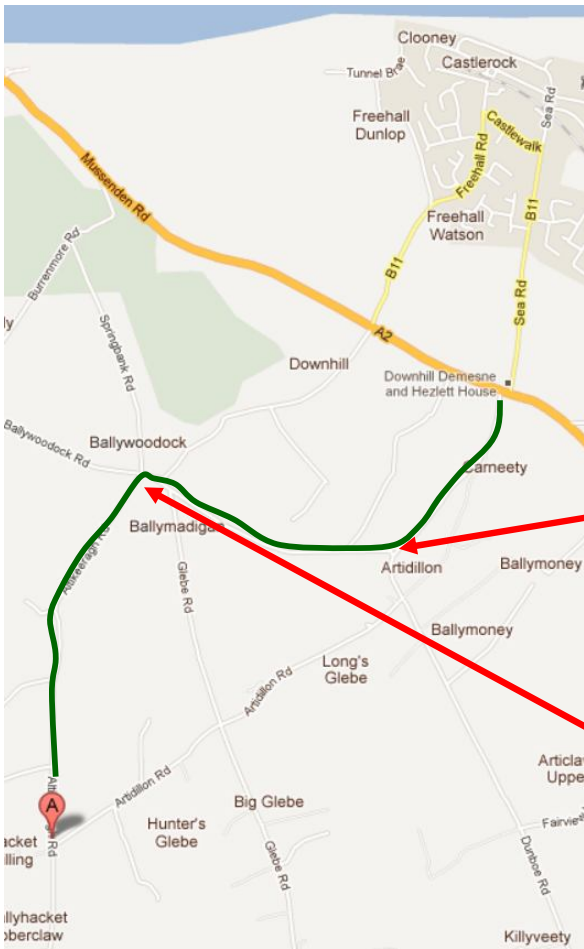

HOW TO FIND US!

ADDRESS

Hill Farm Riding Centre
47 Altikeeragh Road, Castlerock,
Co Londonderry, BT51 4SR.

Tel: 028 7084 8629

admin@hillfarmridingcentre.co.uk

www.hillfarmridingcentre.co.uk

Hill Farm Riding Centre

1) Follow the A2 to Castlerock (From either Downhill or Articlave Village/Coleraine direction)

2) Follow the A2 until you reach the turn off down to Castlerock.

3) Follow the Signs to Hill Farm Riding Centre up the Dunboe Road (Opposite the road down to Castlerock and opposite Hezlett Cottage)

4) At the junction leave the Dunboe Road (Veer Right) and follow the sign to Hill Farm Riding Centre along the Ballywoodock Road.

5) At the junction leave the Ballywoodock Road (Veer Left) and follow the sign to Hill Farm Riding Centre along the Altikeeragh Road

6) Continue along the Altikeeragh Road. You will pass the road leading to Ballyhackett Viewing point on the right.

7) Continue for a short distance along the Altikeeragh Road when you will see our premises on right. You will see our sign at the end of our lane leading to our yard, stables and paddock areas.